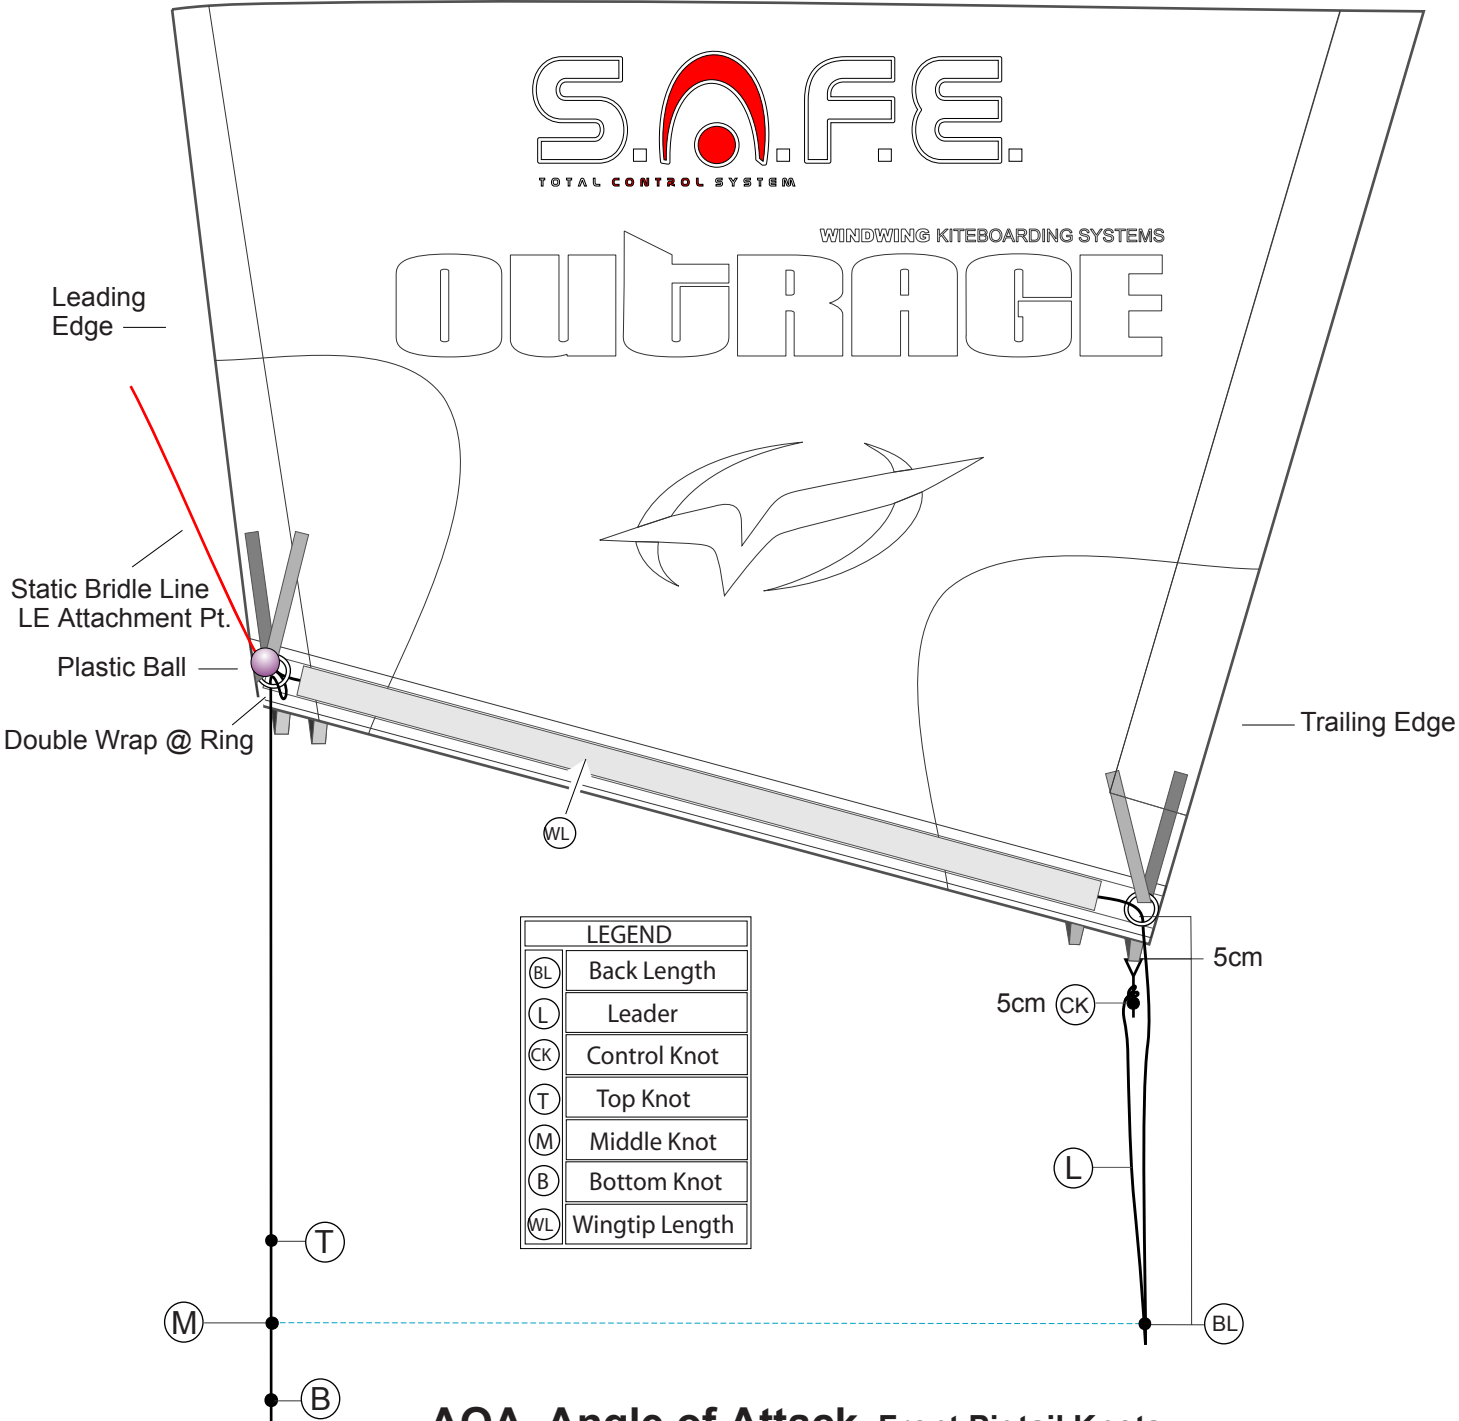

OUTRAGE S.A.F.E. Attachment Points

LEGEND	
(BL)	Back Length
(L)	Leader
(CK)	Control Knot
(T)	Top Knot
(M)	Middle Knot
(B)	Bottom Knot
(WL)	Wingtip Length

AOA Angle of Attack Front Pigtail Knots